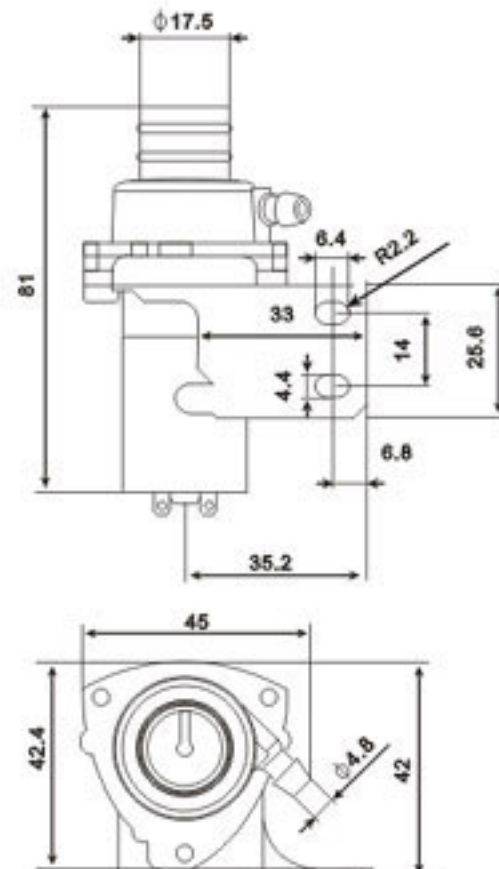

DB-2A1

※ OEM Designs are Welcome