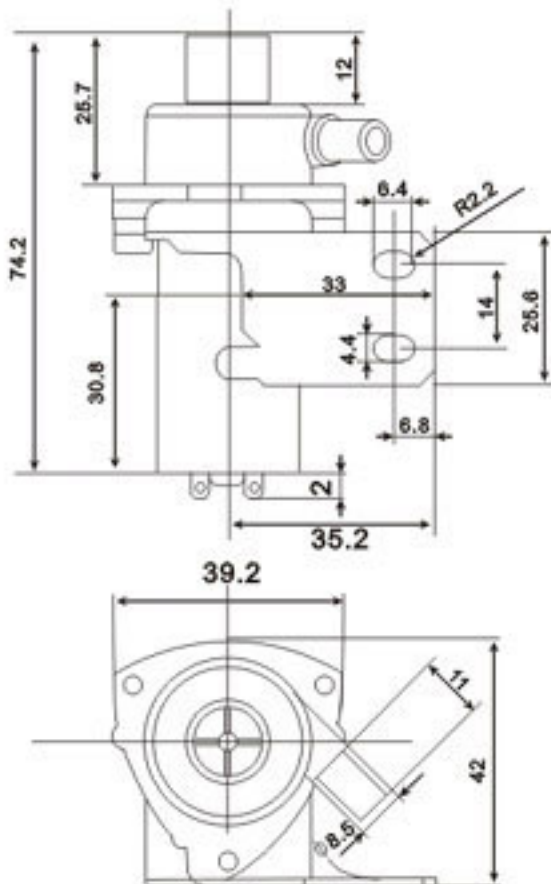

DB-2A1/2A2

INDUCTION PUMP

DC pump series

02272679-9

Applications:

- Electric jar pot
- Sauce dispenser
- Vinegar pump
- Coffee maker
- Milk pump
- Juice maker

Model	Operating voltage	Standard voltage	Noload current	Load current	Flow rate	Flow distance	Noise
DB-2A2-14370	8-12V	12V	≤0.07A	≤0.25A	≥50ml/s	≥110cm	≤70dB,10cm处
DB-2A1-15220	8-12V	12V	≤0.10A	≤0.7A	≥45ml/s	≥150cm	≤70dB,10cm处

Above the product conforms to food health standard

DB-2A2

※ OEM Designs are Welcome