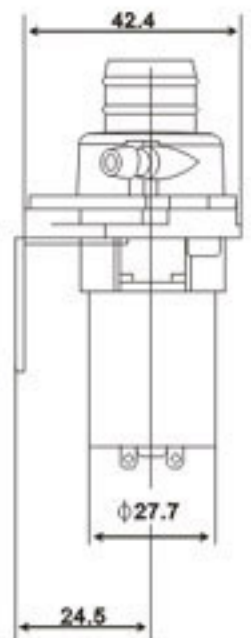

DB-2A1

※ OEM Designs are Welcome