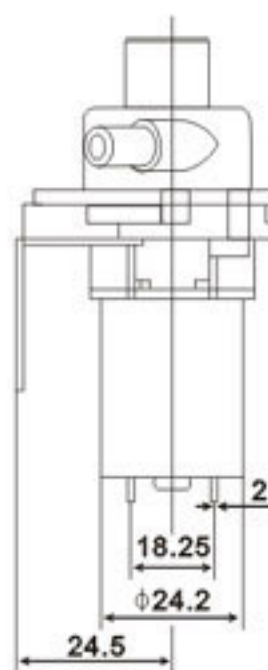

DB-2A1/2A2

INDUCTION PUMP

DC pump series

02272679-9

Applications:

- Electric jar pot
- Sauce dispenser
- Vinegar pump
- Coffee maker
- Milk pump
- Juice maker

Model	Operating voltage	Standard voltage	Noload current	Load current	Flow rate	Flow distance	Noise
DB-2A2-14370	8-12V	12V	≤0.07A	≤0.25A	≥50ml/s	≥110cm	≤70dB,10cm处
DB-2A1-15220	8-12V	12V	≤0.10A	≤0.7A	≥45ml/s	≥150cm	≤70dB,10cm处

Above the product conforms to food health standard

DB-2A2

※ OEM Designs are Welcome