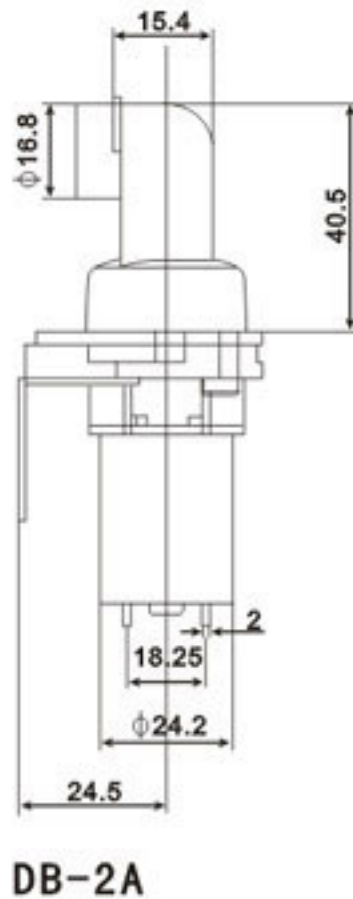

DC pump series

**DB-2A/2E**  
INDUCTION PUMP  
02272679-9

**Applications:**

- Electric jar pot
- Sauce dispenser
- Vinegar pump
- Coffee maker
- Milk pump
- Juice maker

Model	Operating voltage	Standard voltage	Noload current	Load current	Flow rate	Flow distance	Noise
DB-2A-14370	8-12V	12V	≤0.07A	≤0.25A	≥50ml/s	≥ 110cm	≤70dB,10cm处

DB-2A-14370      DB-2E-14370,  
DB-2A-14370data same DB-2E-14370,outer、 installs to be different  
'Above the product conforms to food health standard

※ OEM Designs are Welcome