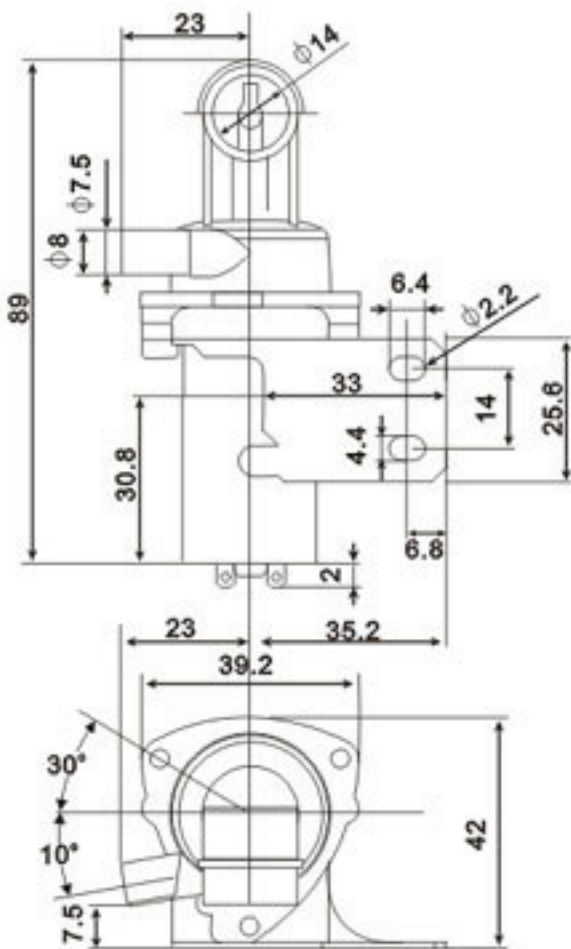

DC pump series

**DB-2A/2E**  
INDUCTION PUMP  
02272679-9

**Applications:**

- Electric jar pot
- Sauce dispenser
- Vinegar pump
- Coffee maker
- Milk pump
- Juice maker

Model	Operating voltage	Standard voltage	Noload current	Load current	Flow rate	Flow distance	Noise
DB-2A-14370	8-12V	12V	≤0.07A	≤0.25A	≥50ml/s	≥ 110cm	≤70dB,10cm处

DB-2A-14370      DB-2E-14370,  
DB-2A-14370data same DB-2E-14370,outer、 installs to be different  
'Above the product conforms to food health standard

※ OEM Designs are Welcome