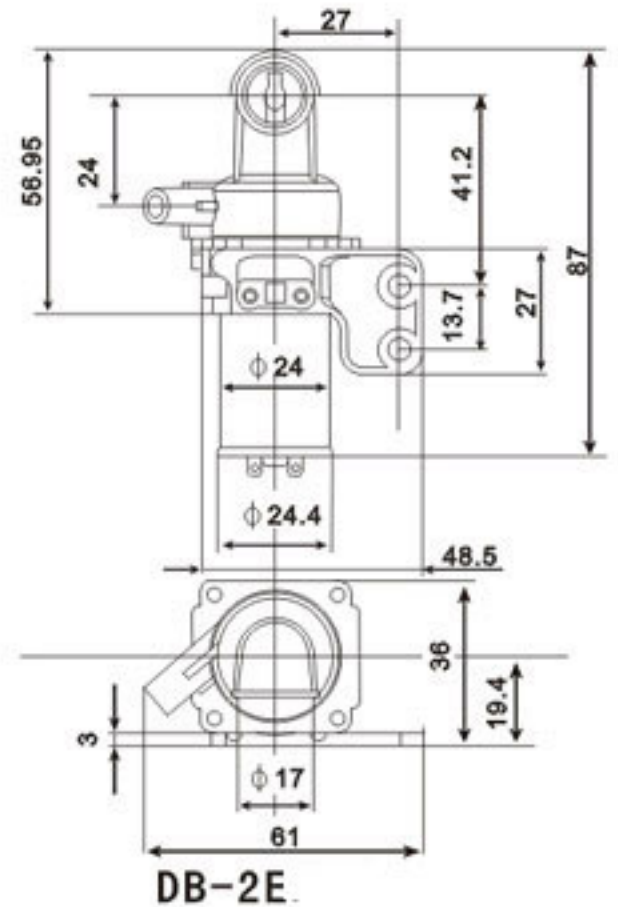

DC pump series

**DB-2A/2E**  
INDUCTION PUMP  
02272679-9

**Applications:**

- Electric jar pot
- Sauce dispenser
- Vinegar pump
- Coffee maker
- Milk pump
- Juice maker

Model	Operating voltage	Standard voltage	Noload current	Load current	Flow rate	Flow distance	Noise
DB-2A-14370	8-12V	12V	≤0.07A	≤0.25A	≥50ml/s	≥ 110cm	≤70dB,10cm处

DB-2A-14370      DB-2E-14370,  
DB-2A-14370data same DB-2E-14370,outer、 installs to be different  
'Above the product conforms to food health standard

※ OEM Designs are Welcome